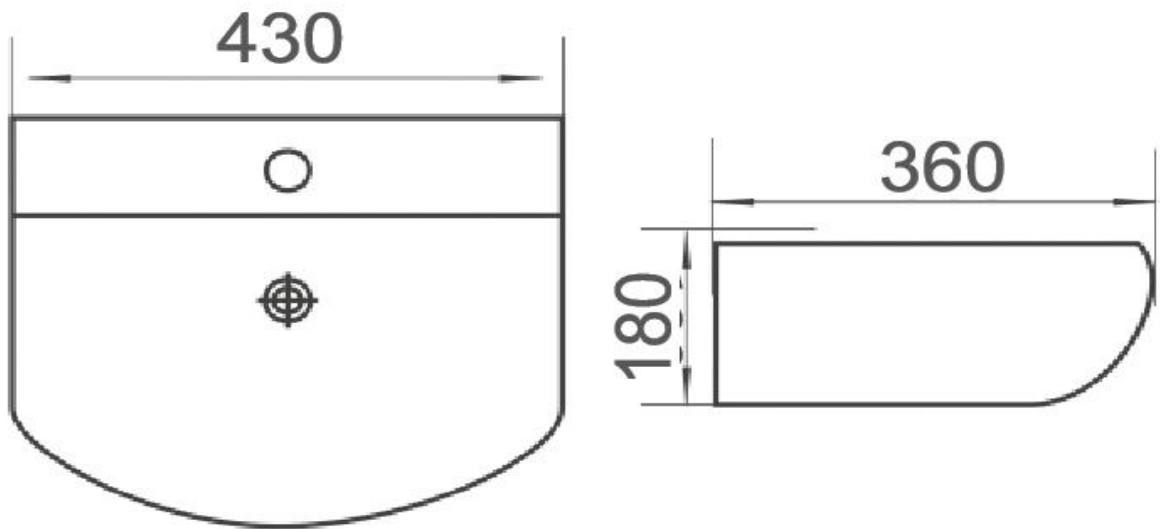

# MINTY-II

Gloss White  
WB 3062W

SPECIFICATIONS

**MATERIAL:** Vitreous China

**CAPACITY:** 3.45L

**MEASUREMENTS:** 430 x 360 x 180mm **10.5KG**

**WASTE:** Use 32mm with Overflow Waste (Not Supplied)

**CLEANING & MAINTENANCE:**